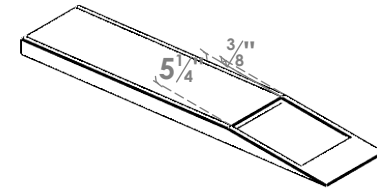

ITEM NUMBER: BRCPC060X32000X04000TRA

6"W X 32"D X 4"H TRADITIONAL ARCHITECTURAL GRADE PVC CLOSED KNEE BRACE

SIDE PROFILE

FRONT PROFILE

ISOMETRIC

EKENA MILLWORK
2300 WEST MAIN ST.
CLARKSVILLE, TX 75426
TOLL FREE: 866-607-0453
WWW.EKENAMILLWORK.COM