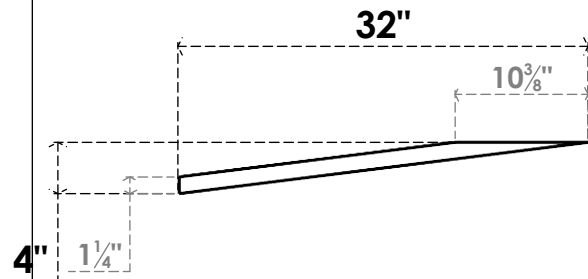

ITEM NUMBER: BRCPC060X32000X04000TRA

6"W X 32"D X 4"H TRADITIONAL ARCHITECTURAL GRADE PVC CLOSED KNEE BRACE

SIDE PROFILE

FRONT PROFILE

ISOMETRIC

EKENA MILLWORK
2300 WEST MAIN ST.
CLARKSVILLE, TX 75426
TOLL FREE: 866-607-0453
WWW.EKENAMILLWORK.COM