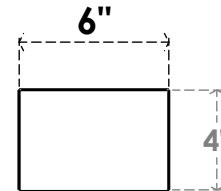

ITEM NUMBER: BRCPC060X32000X04000TRA

6"W X 32"D X 4"H TRADITIONAL ARCHITECTURAL GRADE PVC CLOSED KNEE BRACE

SIDE PROFILE

FRONT PROFILE

ISOMETRIC

EKENA MILLWORK
2300 WEST MAIN ST.
CLARKSVILLE, TX 75426
TOLL FREE: 866-607-0453
WWW.EKENAMILLWORK.COM